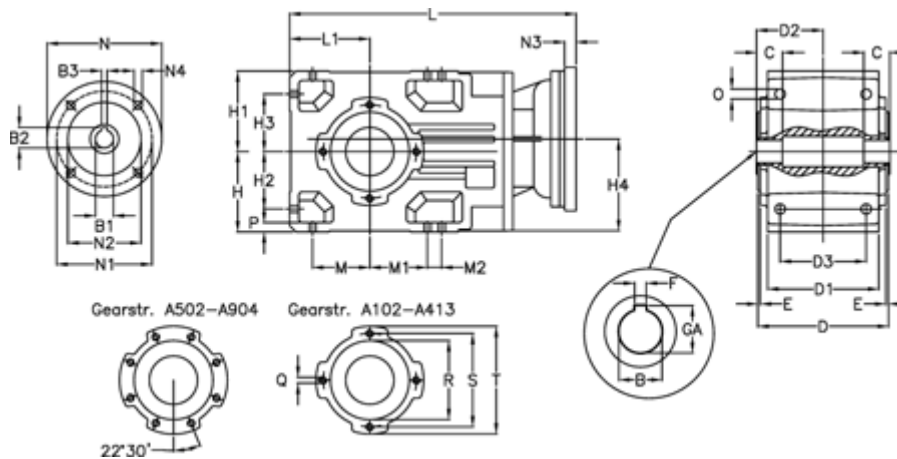

Article number: 29600307653225

Description: Bevel helical gearbox  
A302UH35-76,5-P71B5

## Measures

B = 35	D3 = 95	H3 = 63.0	N1 = 130	S = 115
B1 = 14	Description = A302UH35-xx-P71 B5	H4 = 108.5	N2 = 110	T = 140
B2 = 16.3	E = 3.0	L = 333.0	N3 = 0	
B3 = 5	F = 10	L1 = 90	N4 = M8x16	
C = 25	GA = 38.3	M = 63.0	O = 12.0	
D = 156	H = 90	M1 = 63.0	P = 11	
D1 = 130	H1 = 90	M2 = 22	Q = M8x15	
D2 = 80.0	H2 = 63.0	N = 160	R = 95	